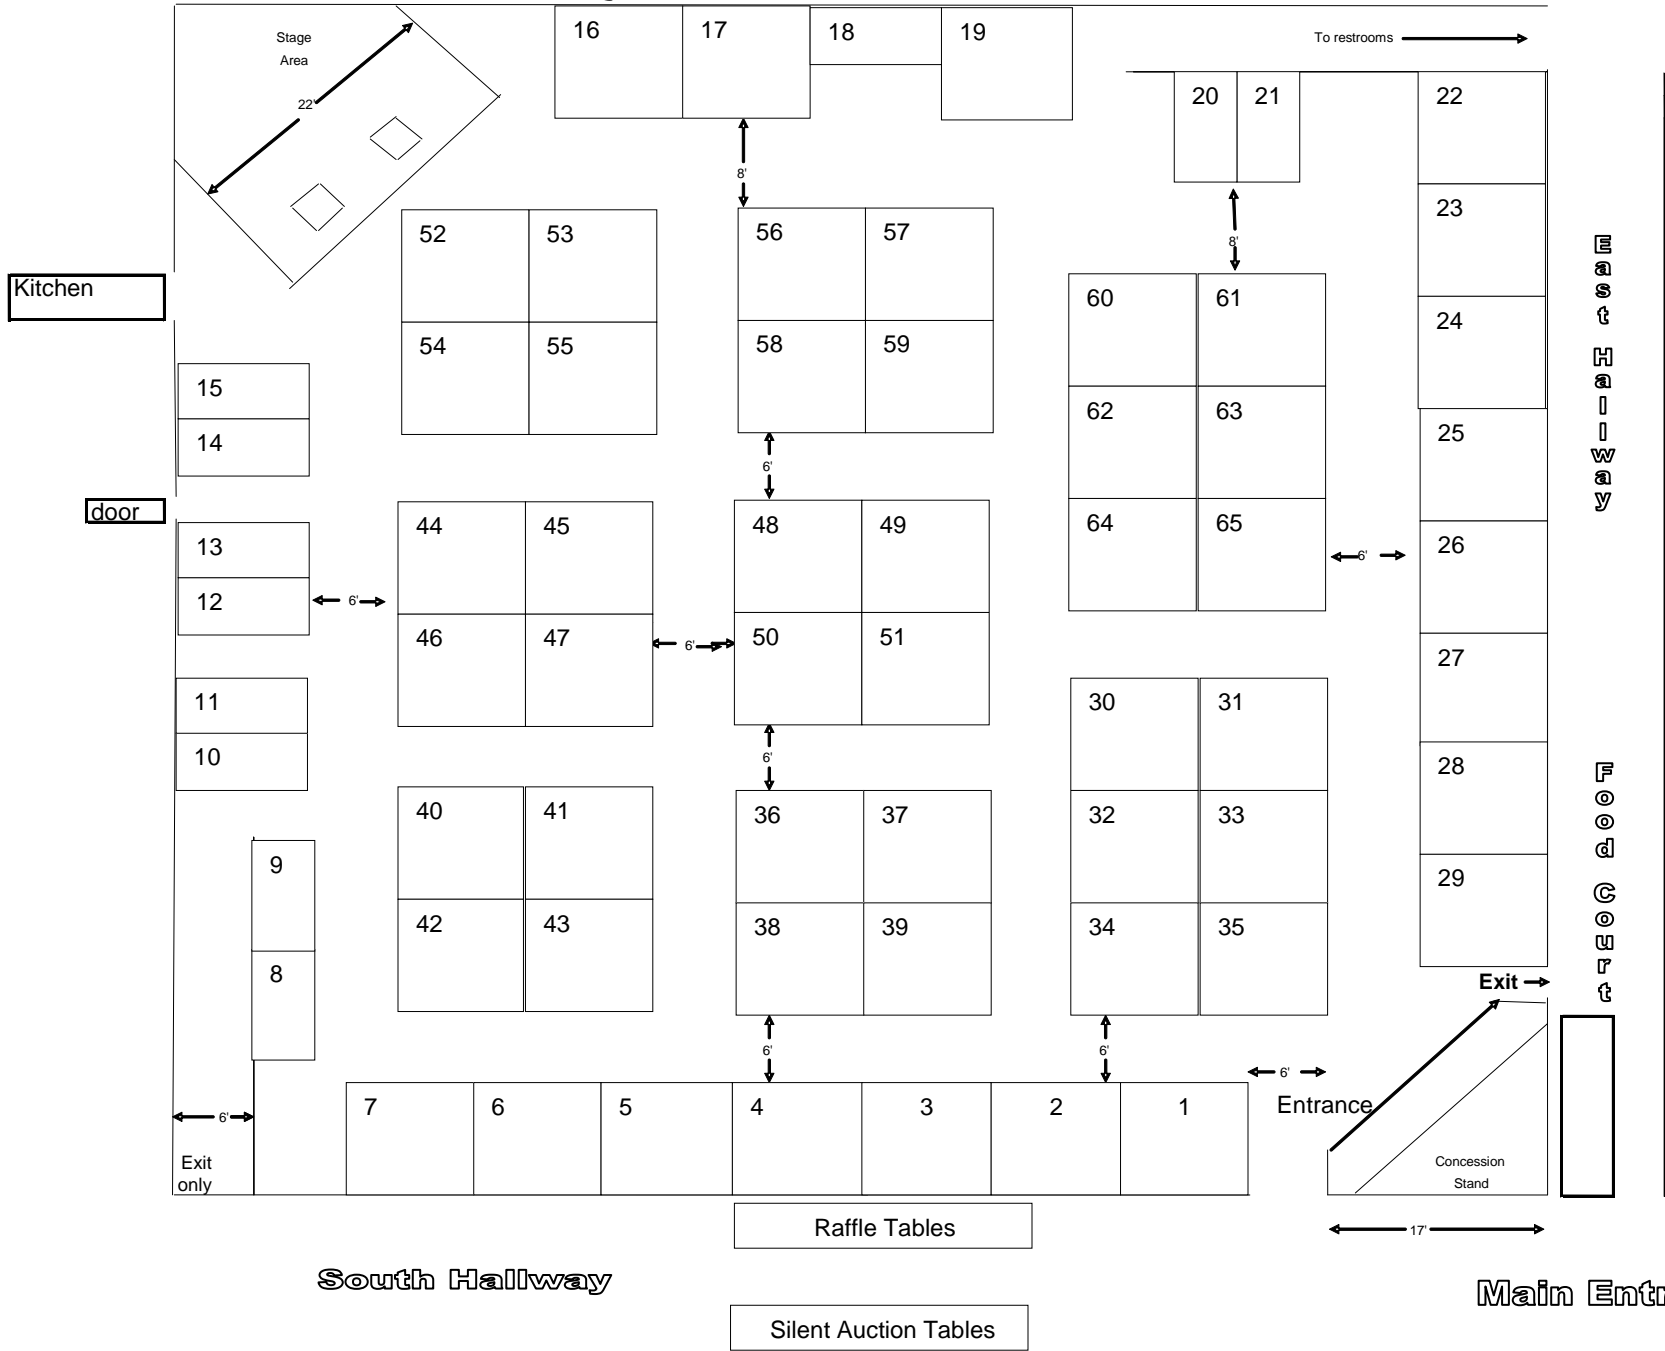

Machinists Hall - Floor Layout

Full Booth = 10' x 10'

Small Booth = 5' x 10'

South Hallway

Main Entrance